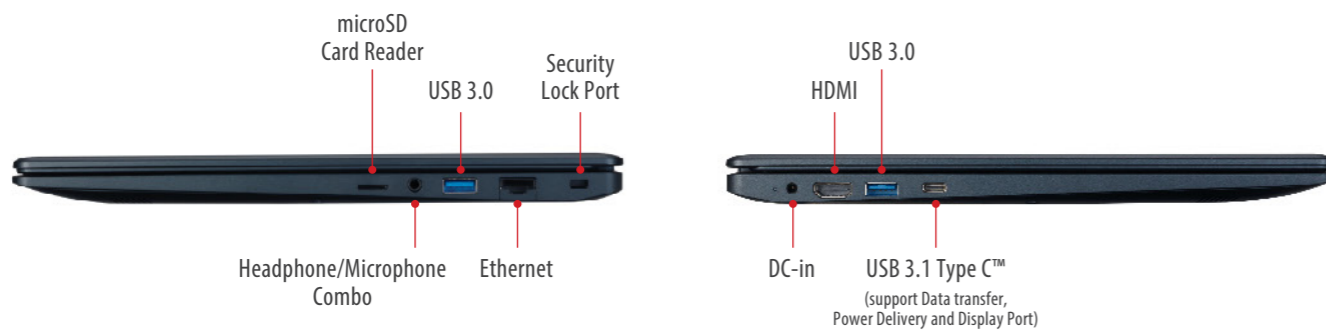

Recommended Accessories

dynabook USB-C Dock